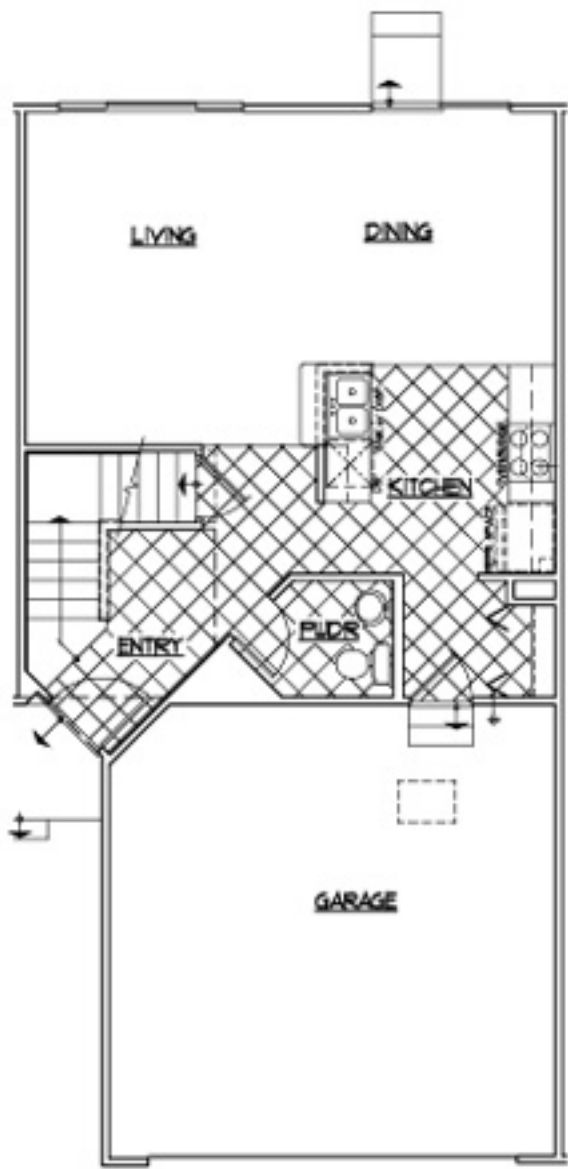

THE GENESIS PLAN

BUCKINGHAM ORCHARD

LOWER LEVEL

SCALE: 1/8" = 1'-0" 512 SQ. FT. (1651 SF. TOTAL)

MAIN LEVEL

SCALE: 1/8" = 1'-0" 679 SQ. FT. (1139 SF. TOTAL)

SECOND LEVEL

SCALE: 1/8" = 1'-0" 520 SQ. FT. (1651 SF. TOTAL)