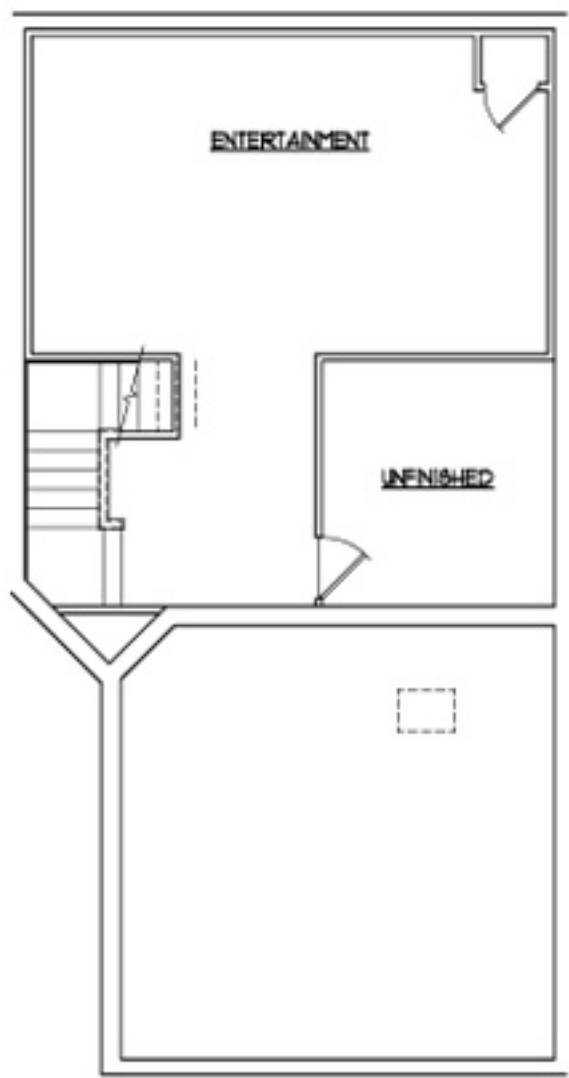

THE GENESIS PLAN

BUCKINGHAM ORCHARD

LOWER LEVEL

SCALE: 1/8" = 1'-0" 512 SQ. FT. (1651 SF. TOTAL)

MAIN LEVEL

SCALE: 1/8" = 1'-0" 679 SQ. FT. (1139 SF. TOTAL)

SECOND LEVEL

SCALE: 1/8" = 1'-0" 520 SQ. FT. (1651 SF. TOTAL)