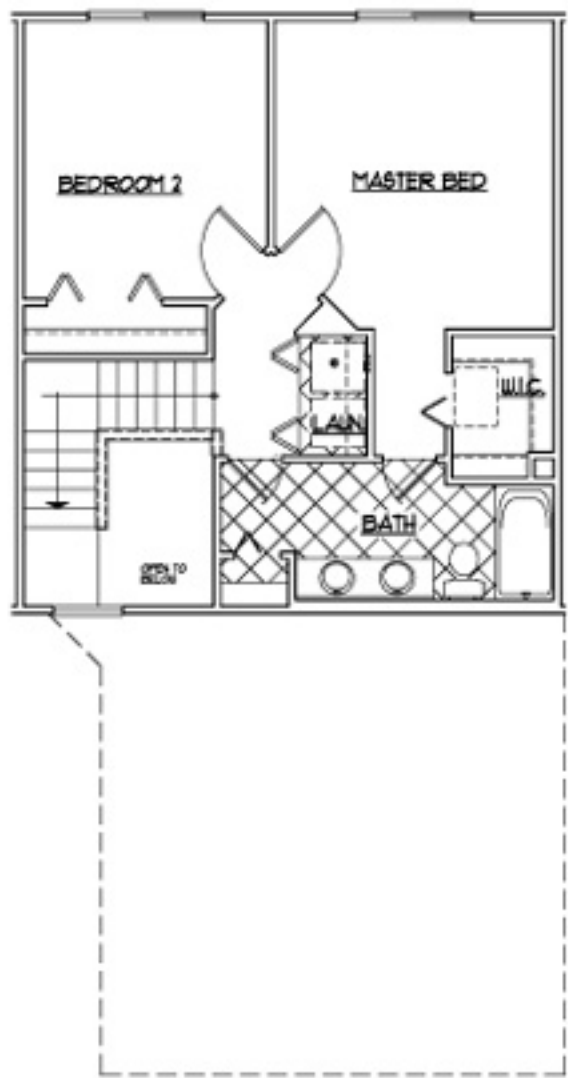

THE GENESIS PLAN

BUCKINGHAM ORCHARD

LOWER LEVEL

SCALE: 1/8" = 1'-0" 512 SQ. FT. (1651 SF. TOTAL)

MAIN LEVEL

SCALE: 1/8" = 1'-0" 679 SQ. FT. (1139 SF. TOTAL)

SECOND LEVEL

SCALE: 1/8" = 1'-0" 520 SQ. FT. (1651 SF. TOTAL)